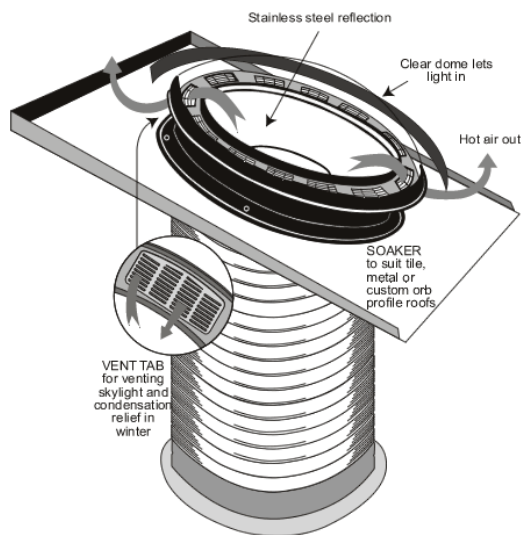

Product Sheet

Solabrite

Distributed in USA by SSI-Global Corp

Natural Light, the Natural Way.

The SolaBrite is the perfect way to illuminate small, dimly lit rooms. Available in 16" diameter size. It allows natural light to enter through a roof mounted, high impact acrylic dome. Flexible foil tubing in conjunction with upper and lower reflector rings carries the light to a prismatic diffuser.

Features Of Solabrite

- 16" diameter natural skylight.
- Easy to install. One base fits all major roof types.
- Top and bottom highly reflective aluminium rings.
- Attractive ceiling ring and diffuser.
- High impact acrylic, low profile dome.
- 7' high grade reflective tubing.
- Suitable for installation by home handyperson.

'The tubular skylight that brings natural light & ventilation into your home.'

Installation Hints :

- The 16" units are ideal for areas such as walk-in-closets, kitchens and modest family rooms, lounge areas and extended passageways. To achieve an even spread of light in large rectangular rooms, 2 units are the preferred option.
- The units fit between roof rafters and can be fitted by a competent handyperson..
- The dome should preferably face due North to capture maximum light in winter.
- The flexible tubing works best when fixed in a straight line but can be offset to reach difficult areas. Any bending of the tube will reduce the proportion of reflected light.